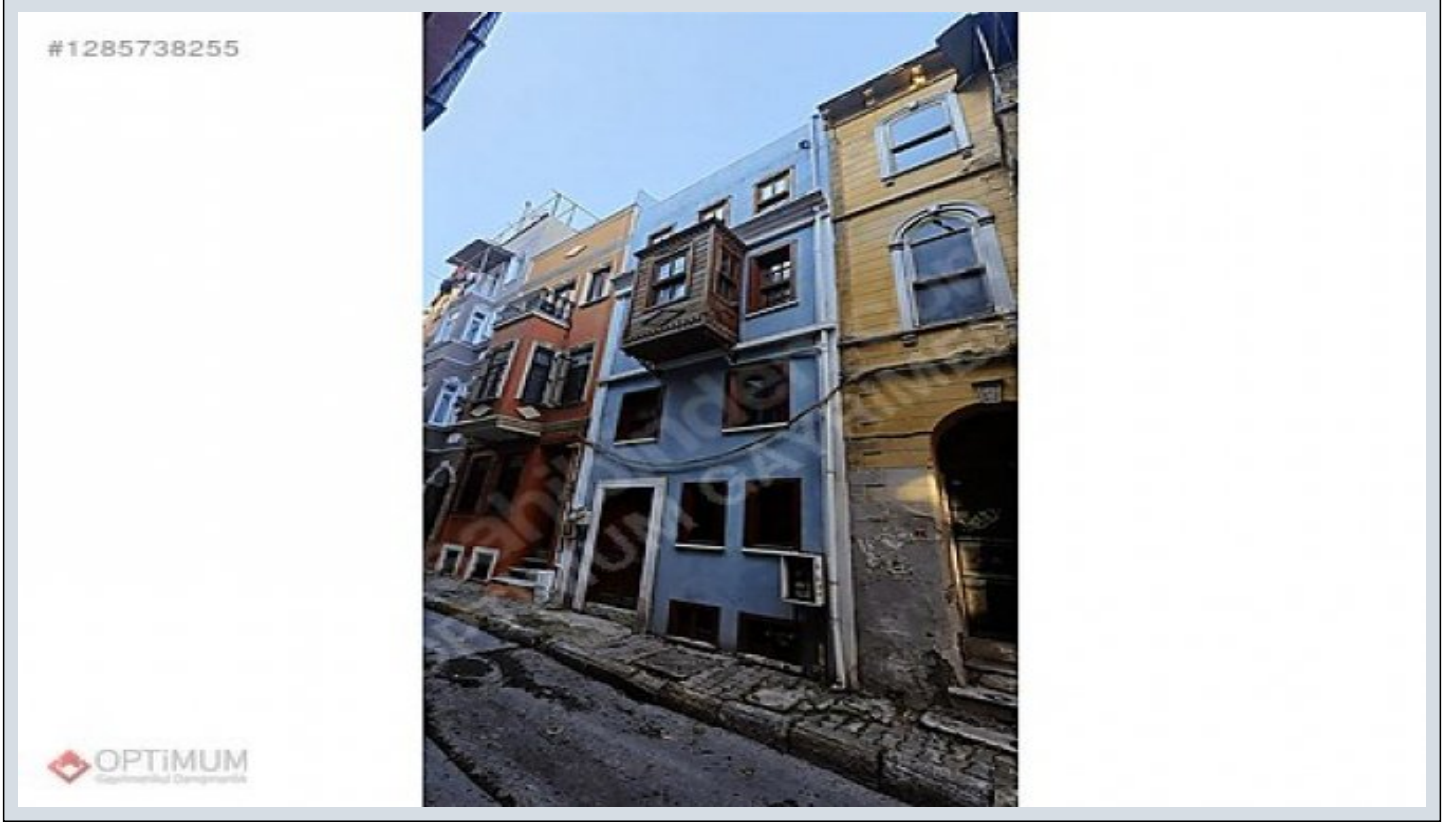

## BEYOĞLUNDA KİRALIK MÜSTAKİL BİNA İstanbul / Beyoğlu

For Rent - Complete Building 115,000 TL | 225 m2 İstanbul / Beyoğlu

Room / Division : 6  
Property Condition : Second Hand  
Usage Status : Empty  
Heating : Combi Boiler  
Heating Type : Natural Gas  
Construction Year : 2022  
Property Direction : South  
West  
Dues : 0 TL  
Title Deed - Area No : 434  
Title Deed - Parcel No : 3