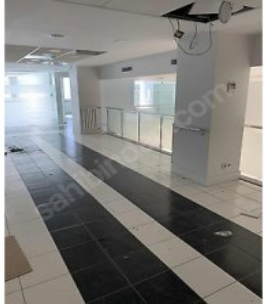

ORYA PARK

#030244809